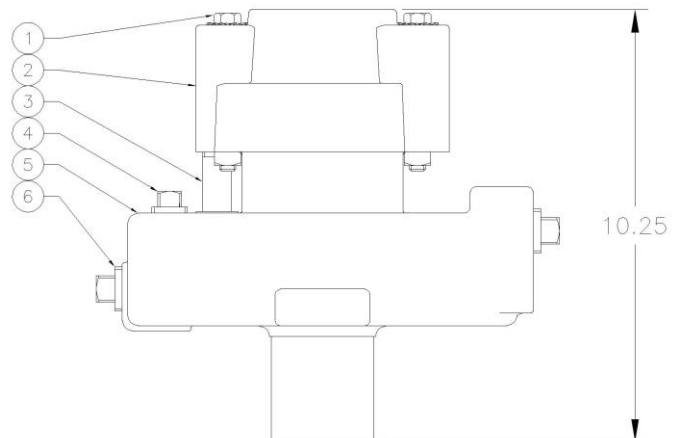

Applications:

- Pressure Control
- Artificial Lift

Selection Matrix

ORG	-	
		Cone Packing Size
	1	1"
	1 1/8	1 1/8"
	1 1/4	1 1/4"
	1 5/16	1 5/16"
	1 3/8	1 3/8"
	1 1/2	1 1/2"
	1 3/4	1 3/4"
*Buna-N Standard **Consult factory for additional options		

WNS Lowery
 2221 SE 69th St
 Oklahoma City, OK 73149
 (405) 677-7222

Specifications

	Standard Style ORG
Material	Ductile Iron
Capacity	One (1) Quart
Cone Packing Sizes	1", 1 1/8", 1 1/4", 1 5/16", 1 3/8", 1 1/2", & 1 3/4"

Dimensions

	Standard Style ORG
ORG Height	10 1/4"
Approximate Height installed on DPSB	26 3/8"
Approximate Unit Weight (Empty)	20 lb.

Parts List

	Parts List	Description	QTY
1	102201	Gland Bolt Set	1
2	106401	ORG Cap, Small	1
	106402	ORG Cap, Medium	
	106403	ORG Cap, Large	
3	113401	Drain Nipple	1
4	117503	1/2" Plug	1
5	101201	ORG Body, Small	1
	101202	ORG Body, Medium	
	101203	ORG Body, Large	
6	117504	3/4" Plug	2
7	119851	Body Seal	1
8*	117101	Cone Packing, 1"	1
	117102	Cone Packing, 1 1/8"	
	117103	Cone Packing, 1 1/4"	
	117104	Cone Packing, 1 5/16"	
	117105	Cone Packing, 1 3/8"	
	117106	Cone Packing, 1 7/16"	
	117107	Cone Packing, 1 1/2"	
	117108	Cone Packing, 1 3/4"	