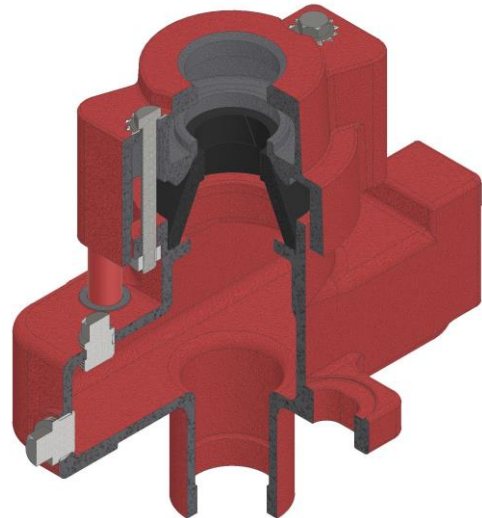

Oil Reservoir Gland

The WNS Lowery Standard Style Oil Reservoir Gland (ORG) provides an option to decrease wear and maintenance while also promoting clean and environmentally friendly well site hookup. The ORG can be installed on any Standard Style Stuffing Box by replacing the Upper LUB or the HE-LUG on the unit while still allowing up to 3° pumping unit misalignment. The ORG can hold one quart of oil that provides a consistent oil film on the polished rod from a top cone wiper installed in the unit. The ORG is also ideal for wells that pump or flow off and can be used in conjunction with a Shut Down Control Device to prevent spills and leaks.

Standard Style Oil Reservoir Gland

Features:

- Fits any WNS Lowery Standard Style Stuffing Box
- Ideal for wells that pump or flow off
- Ports allow use with a Shut Down Control Device
- One-quart oil reservoir capacity
- Top cone wiper controls oil film on polished rod
- Available in 1"-1 3/4" rod sizes

WNS Lowery
 2221 SE 69th St
 Oklahoma City, OK 73149
 (405) 677-7222

Specifications

	Standard Style ORG
Material	Ductile Iron
Capacity	One (1) Quart
Cone Packing Sizes	1", 1 1/8", 1 1/4", 1 5/16", 1 3/8", 1 1/2", & 1 3/4"

Dimensions

	Standard Style ORG
ORG Height	10 1/4"
Approximate Height installed on DPSB	26 3/8"
Approximate Unit Weight (Empty)	20 lb.

Parts List

	Parts List	Description	QTY
1	102201	Gland Bolt Set	1
2	106401	ORG Cap, Small	1
	106402	ORG Cap, Medium	
	106403	ORG Cap, Large	
3	113401	Drain Nipple	1
4	117503	1/2" Plug	1
5	101201	ORG Body, Small	1
	101202	ORG Body, Medium	
	101203	ORG Body, Large	
6	117504	3/4" Plug	2
7	119851	Body Seal	1
8*	117101	Cone Packing, 1"	1
	117102	Cone Packing, 1 1/8"	
	117103	Cone Packing, 1 1/4"	
	117104	Cone Packing, 1 5/16"	
	117105	Cone Packing, 1 3/8"	
	117106	Cone Packing, 1 7/16"	
	117107	Cone Packing, 1 1/2"	
	117108	Cone Packing, 1 3/4"	